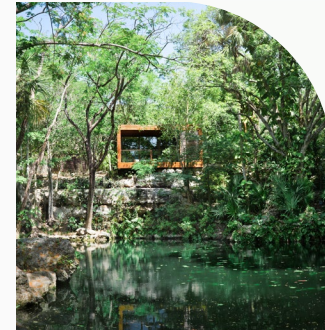

WELLNESS
WELLNESS CEREMONY

10:00 - 10:45 H Cenote